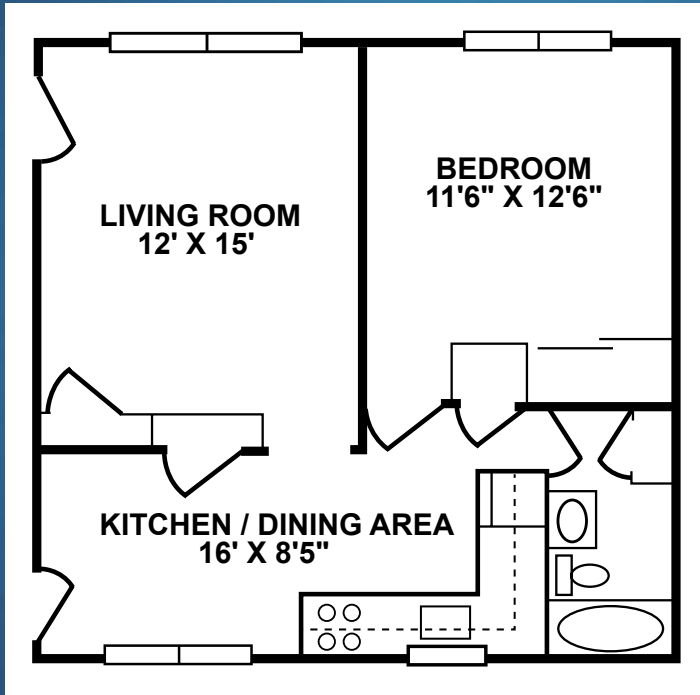

LEASING OFFICE
38-A Mount Vernon Drive
Vernon, CT 06066

Phone: 860.871.1620
Fax: 860.870.5588

THE LINDEN
Located at
Mount Vernon and
Willowbrook Apartments

SIZE:
705 SQUARE FEET

This beautiful apartment features a large eat-in, fully applianced kitchen, five spacious closets, private storage units and laundry facilities. This is our most popular floor plan.

Rooms	Room Dimensions	Windows: (Quantity) Dimensions
Living Room	12' x 15'	(2) 81"w x 51"h
Large Bedroom	11'6" x 12'6"	(2) 73"w x 51"h
Kitchen/Dining Room	16' x 8'5"	(2) 65"w x 52"h
Kitchen (over sink)		(1) 39"w x 43"h