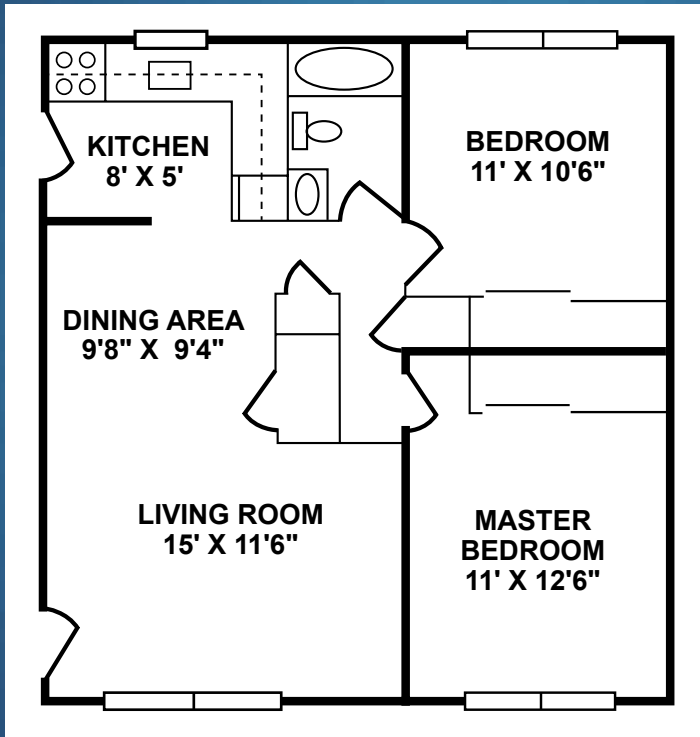

LEASING OFFICE
 38-A Mount Vernon Drive
 Vernon, CT 06066

Phone: 860.871.1620
Fax: 860.870.5588

THE STRATFORD

*Located at
 Willowbrook Apartments*

SIZE:
 800 SQUARE FEET

With an extra thirty square feet of space in comparison to the Claremont, this floor plan allows for a variety of furniture arrangements. Combined living room and dining room areas create an open environment, great for entertaining!

Rooms	Room Dimensions	Windows: (Quantity) Dimensions
Living Room	15' x 11'6"	(2) 81" w x 55" h
Dining Room	9'8" x 9'4"	
Kitchen	8' x 5'	(1) 41" w x 42" h
Large Bedroom	11' x 12'6"	(2) 72" w x 55" h
Second Bedroom	11' x 10'6"	(2) 63" w x 51" h